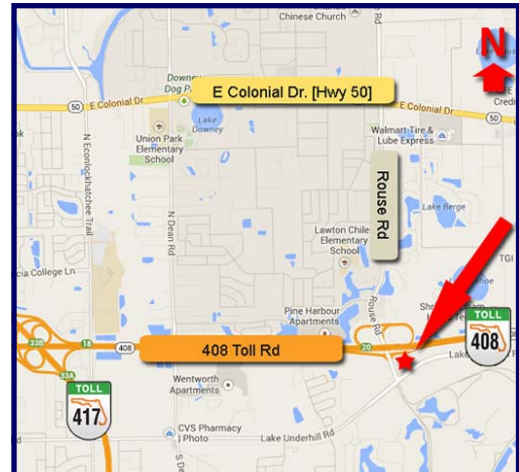

Shell Space AND 2nd Generation Available

- 26% area growth from 2010—2015!
- Monument & building signage available for exposure
- Convenient to everywhere, with easy access to Lake Underhill, SR 408 and Alafaya Trail