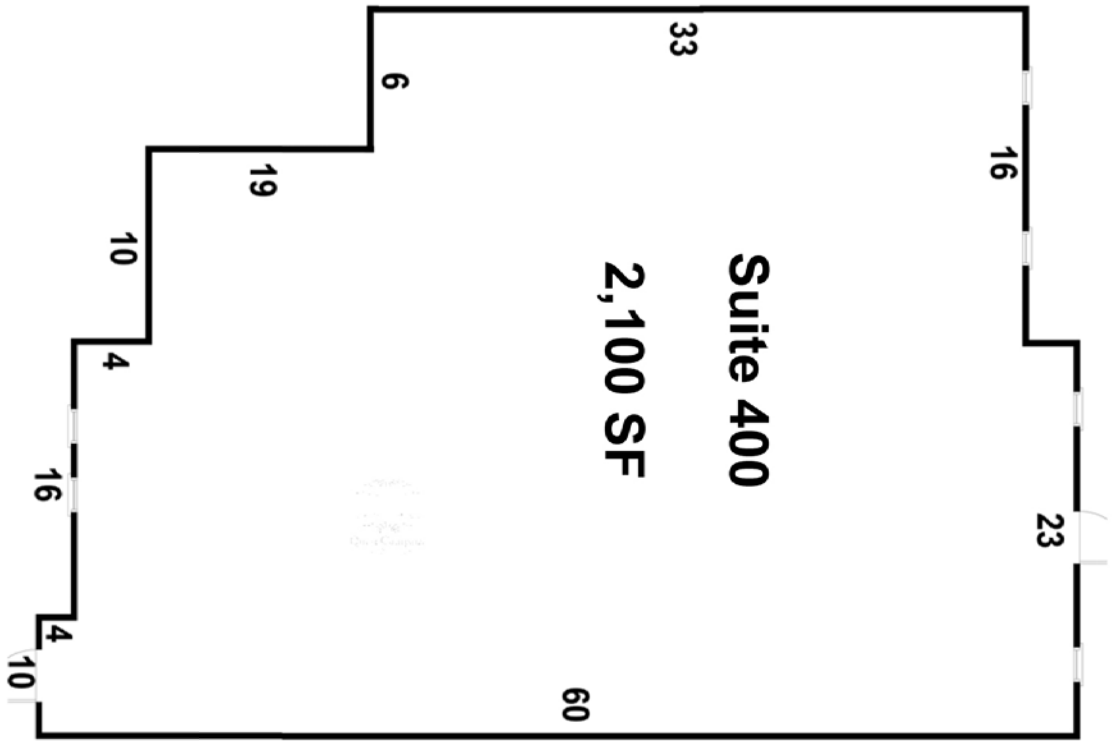

WATERFORD PROFESSIONAL SUITES

Dimensions are believed to be accurate, but are not guaranteed.