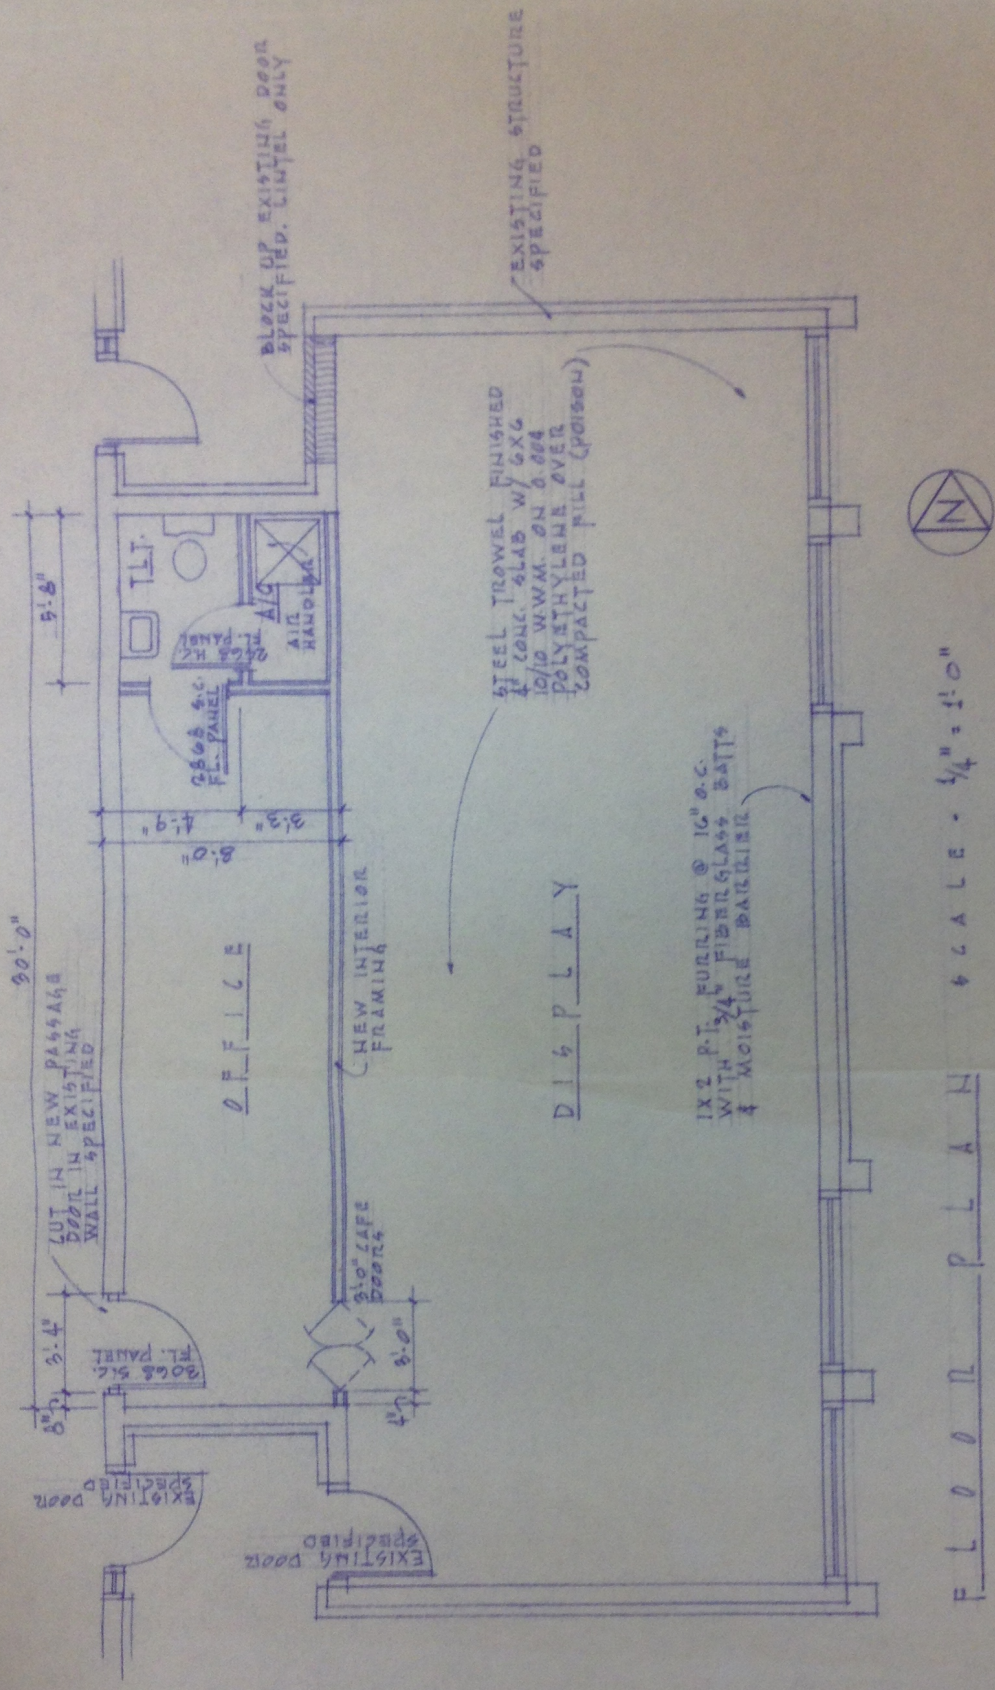

OFFICE	VINYL	WOOD	PAINTED D.W.	ACOUSTIC TILE
DISPLAY	CARPET	WOOD	PAINTED D.W.	ACOUSTIC TILE
TOILET	VINYL	VINYL	ENAMEL D.W.	ENAMEL D.W.
A/C	VINYL	WOOD	PAINTED D.W.	PAINTED D.W.

F L O O R P L A N
 SCALE - 1/4" = 1'-0"

DISCONNECT AT
 A/C COMPRESSOR

150 AMP SERVICE
 TO METER CENTER