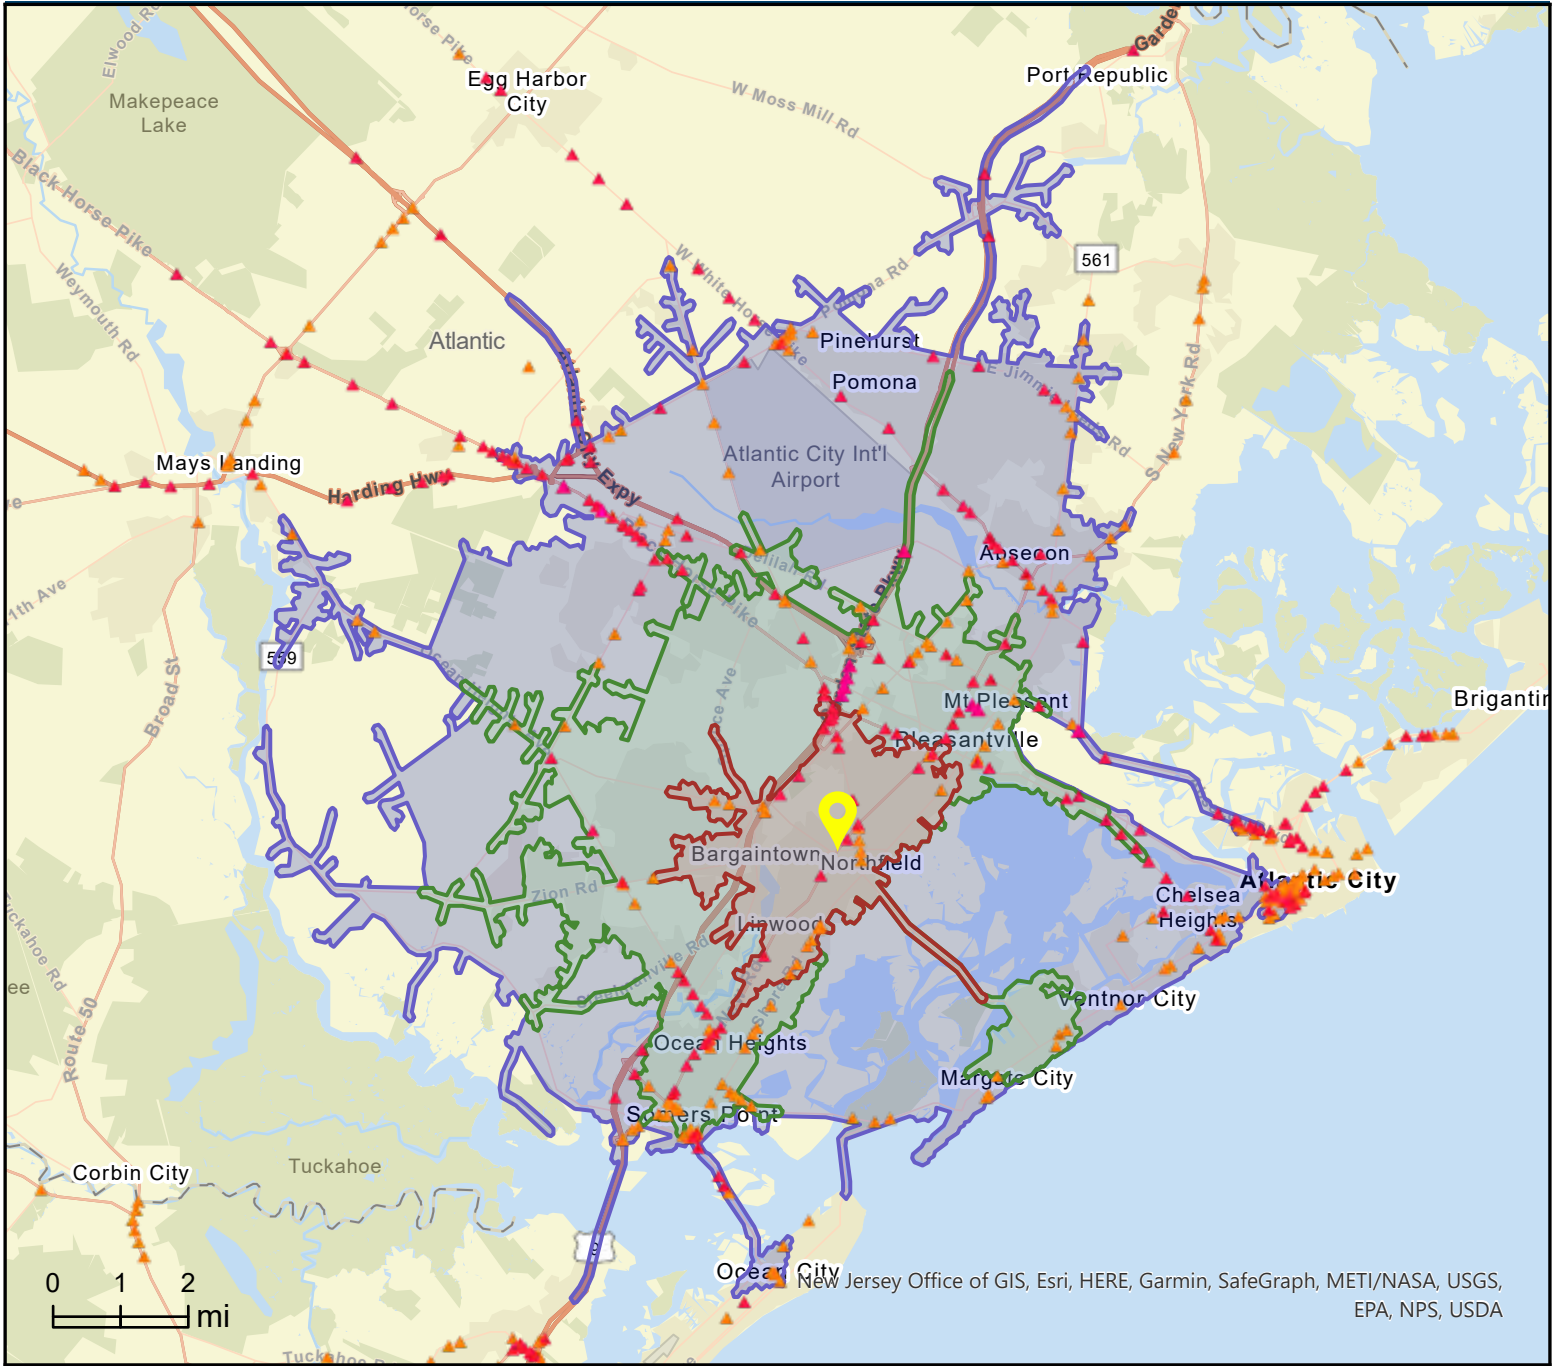

Traffic Count Map

1800 New Rd, Northfield
1800 New Rd, Northfield, New Jersey, 08225
Drive Time: 5, 10, 15 minute radii

Prepared by Joshua Levin, CCIM
Latitude: 39.36956
Longitude: -74.55905

- Average Daily Traffic Volume**
- ▲ Up to 6,000 vehicles per day
 - ▲ 6,001 - 15,000
 - ▲ 15,001 - 30,000
 - ▲ 30,001 - 50,000
 - ▲ 50,001 - 100,000
 - ▲ More than 100,000 per day