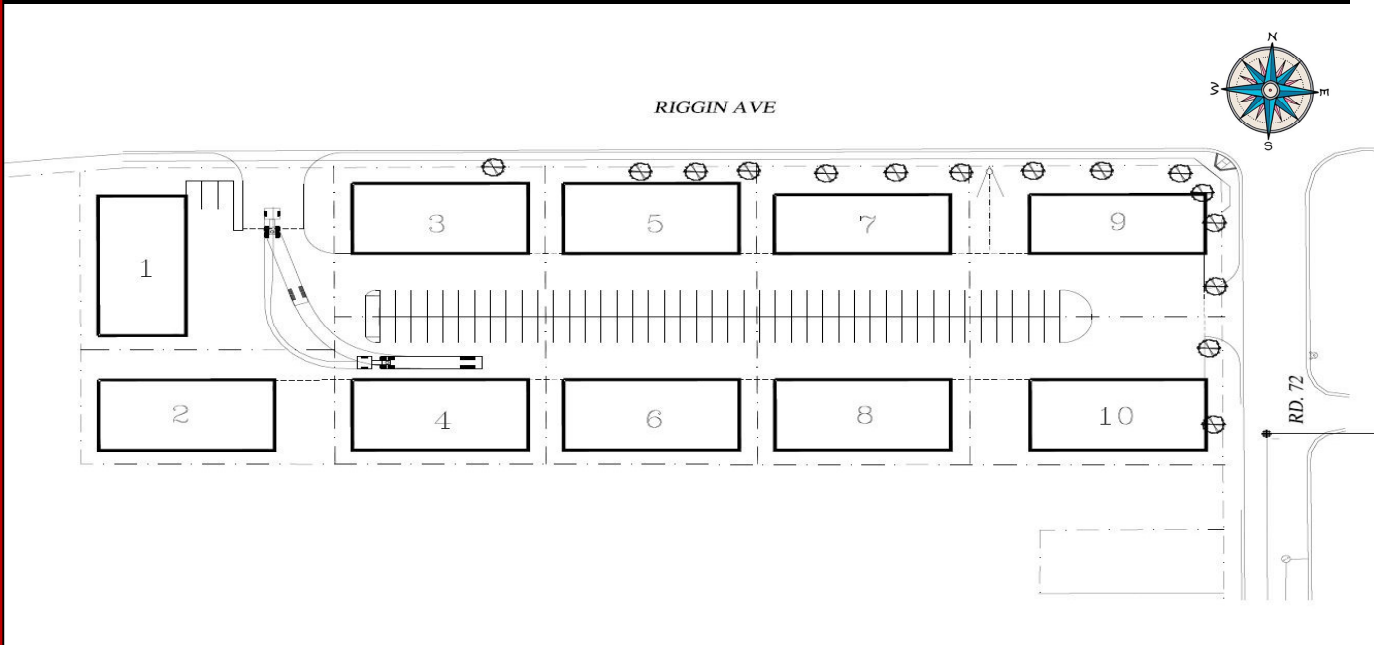

Location Goshen

**Riggin & Road 72, Goshen, Ca
- Tulare County**

**LEASE FOR \$.95 SQ. FT.
MONTHLY NNN**

**INDUSTRIAL, RETAIL, & WAREHOUSE
HIGH FREIGHT TRAFFIC TO INDUSTRIAL PARK**

FOR LEASE

Bill Whitlatch,
GRI, RE Masters™, CCIM
Real Estate Broker
DRE License #00874715