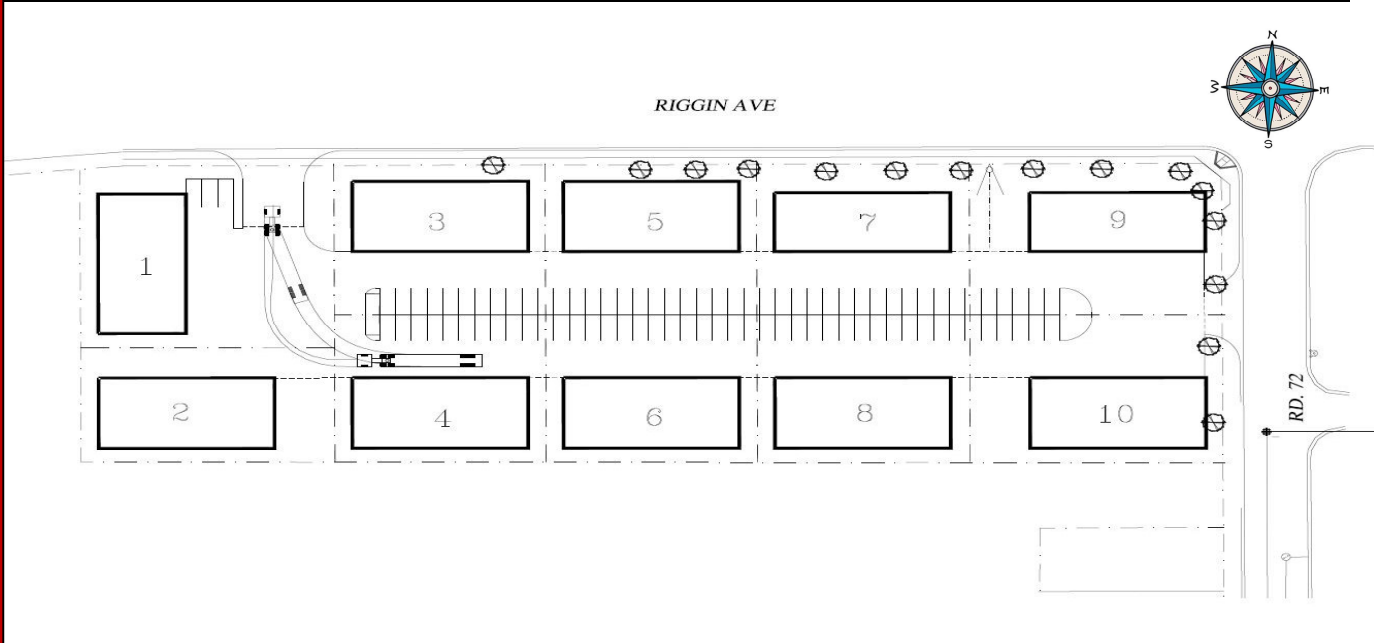

Location Goshen

**Riggins & Road 72, Goshen, Ca
- Tulare County**

**LEASE FOR \$.95 SQ. FT.
MONTHLY NNN**

**INDUSTRIAL, RETAIL, & WAREHOUSE
HIGH FREIGHT TRAFFIC TO INDUSTRIAL PARK**

FOR LEASE

Bill Whitlatch,
GRI, RE Masters™, CCIM
Real Estate Broker
DRE License #00874715