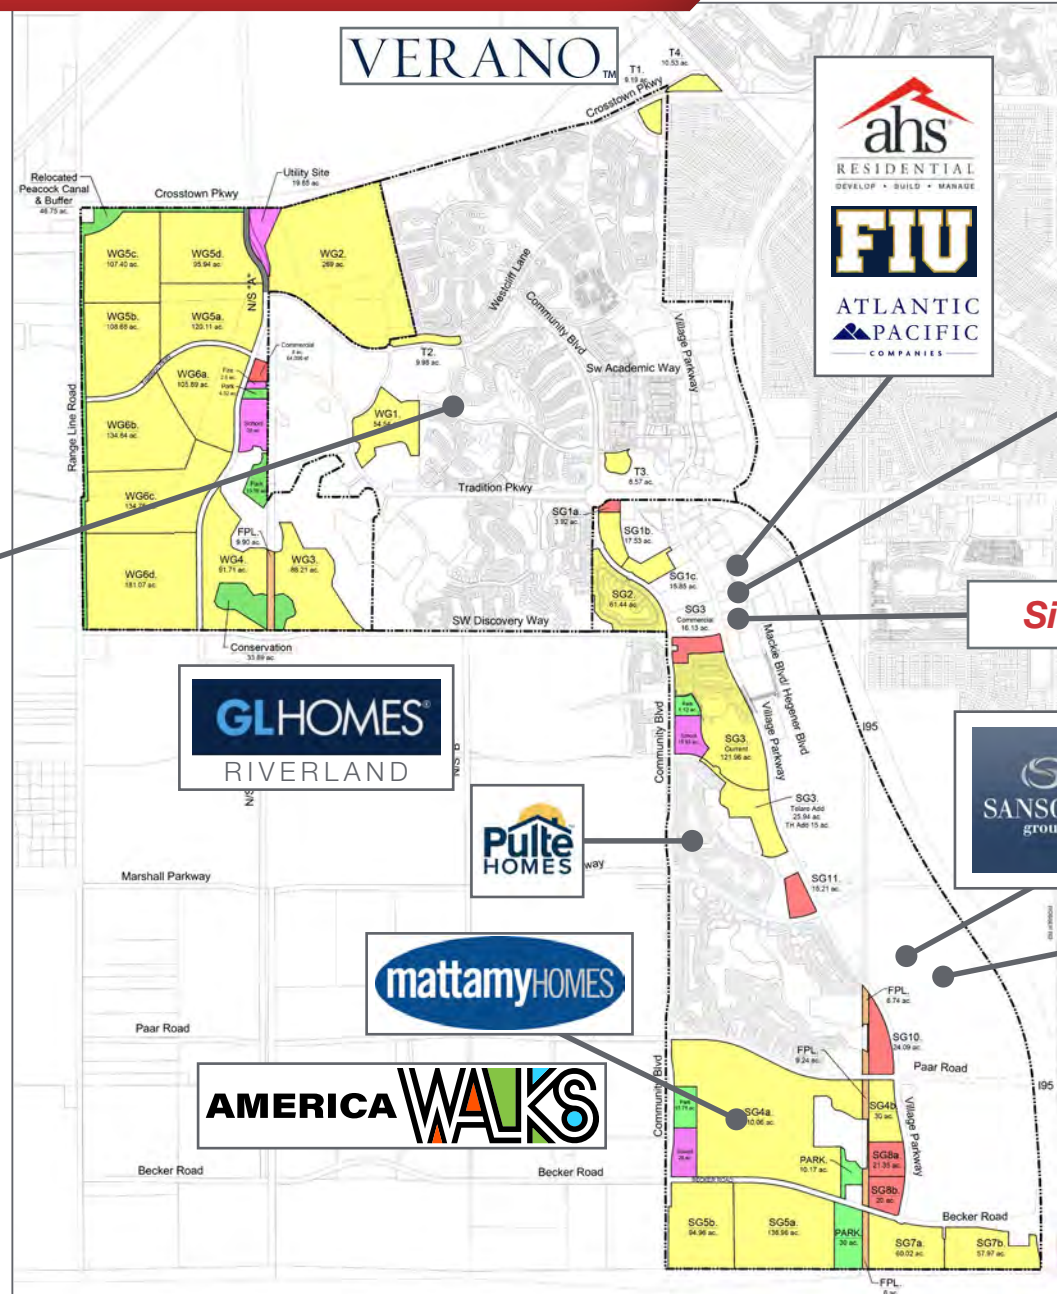

Tradition Assisted Living Site

SW Discovery Way, Port St. Lucie, FL 34987

D·R·HORTON
America's Builder

mattamyHOMES

taylor morrison.

GHO HOMES
A GREEN BRICK PARTNER

GLHOMES
RIVERLAND

Pulte HOMES

mattamyHOMES

AMERICA WALKS

ahs
RESIDENTIAL
DEVELOP • BUILD • MANAGE

FIU

ATLANTIC PACIFIC COMPANIES

Cleveland Clinic
Tradition Hospital

OCULUS SURGICAL

Site

SANSONE group

FedEx

Cheney C-B-I Brothers

LEGACY PARK
AT TRADITION

amazon